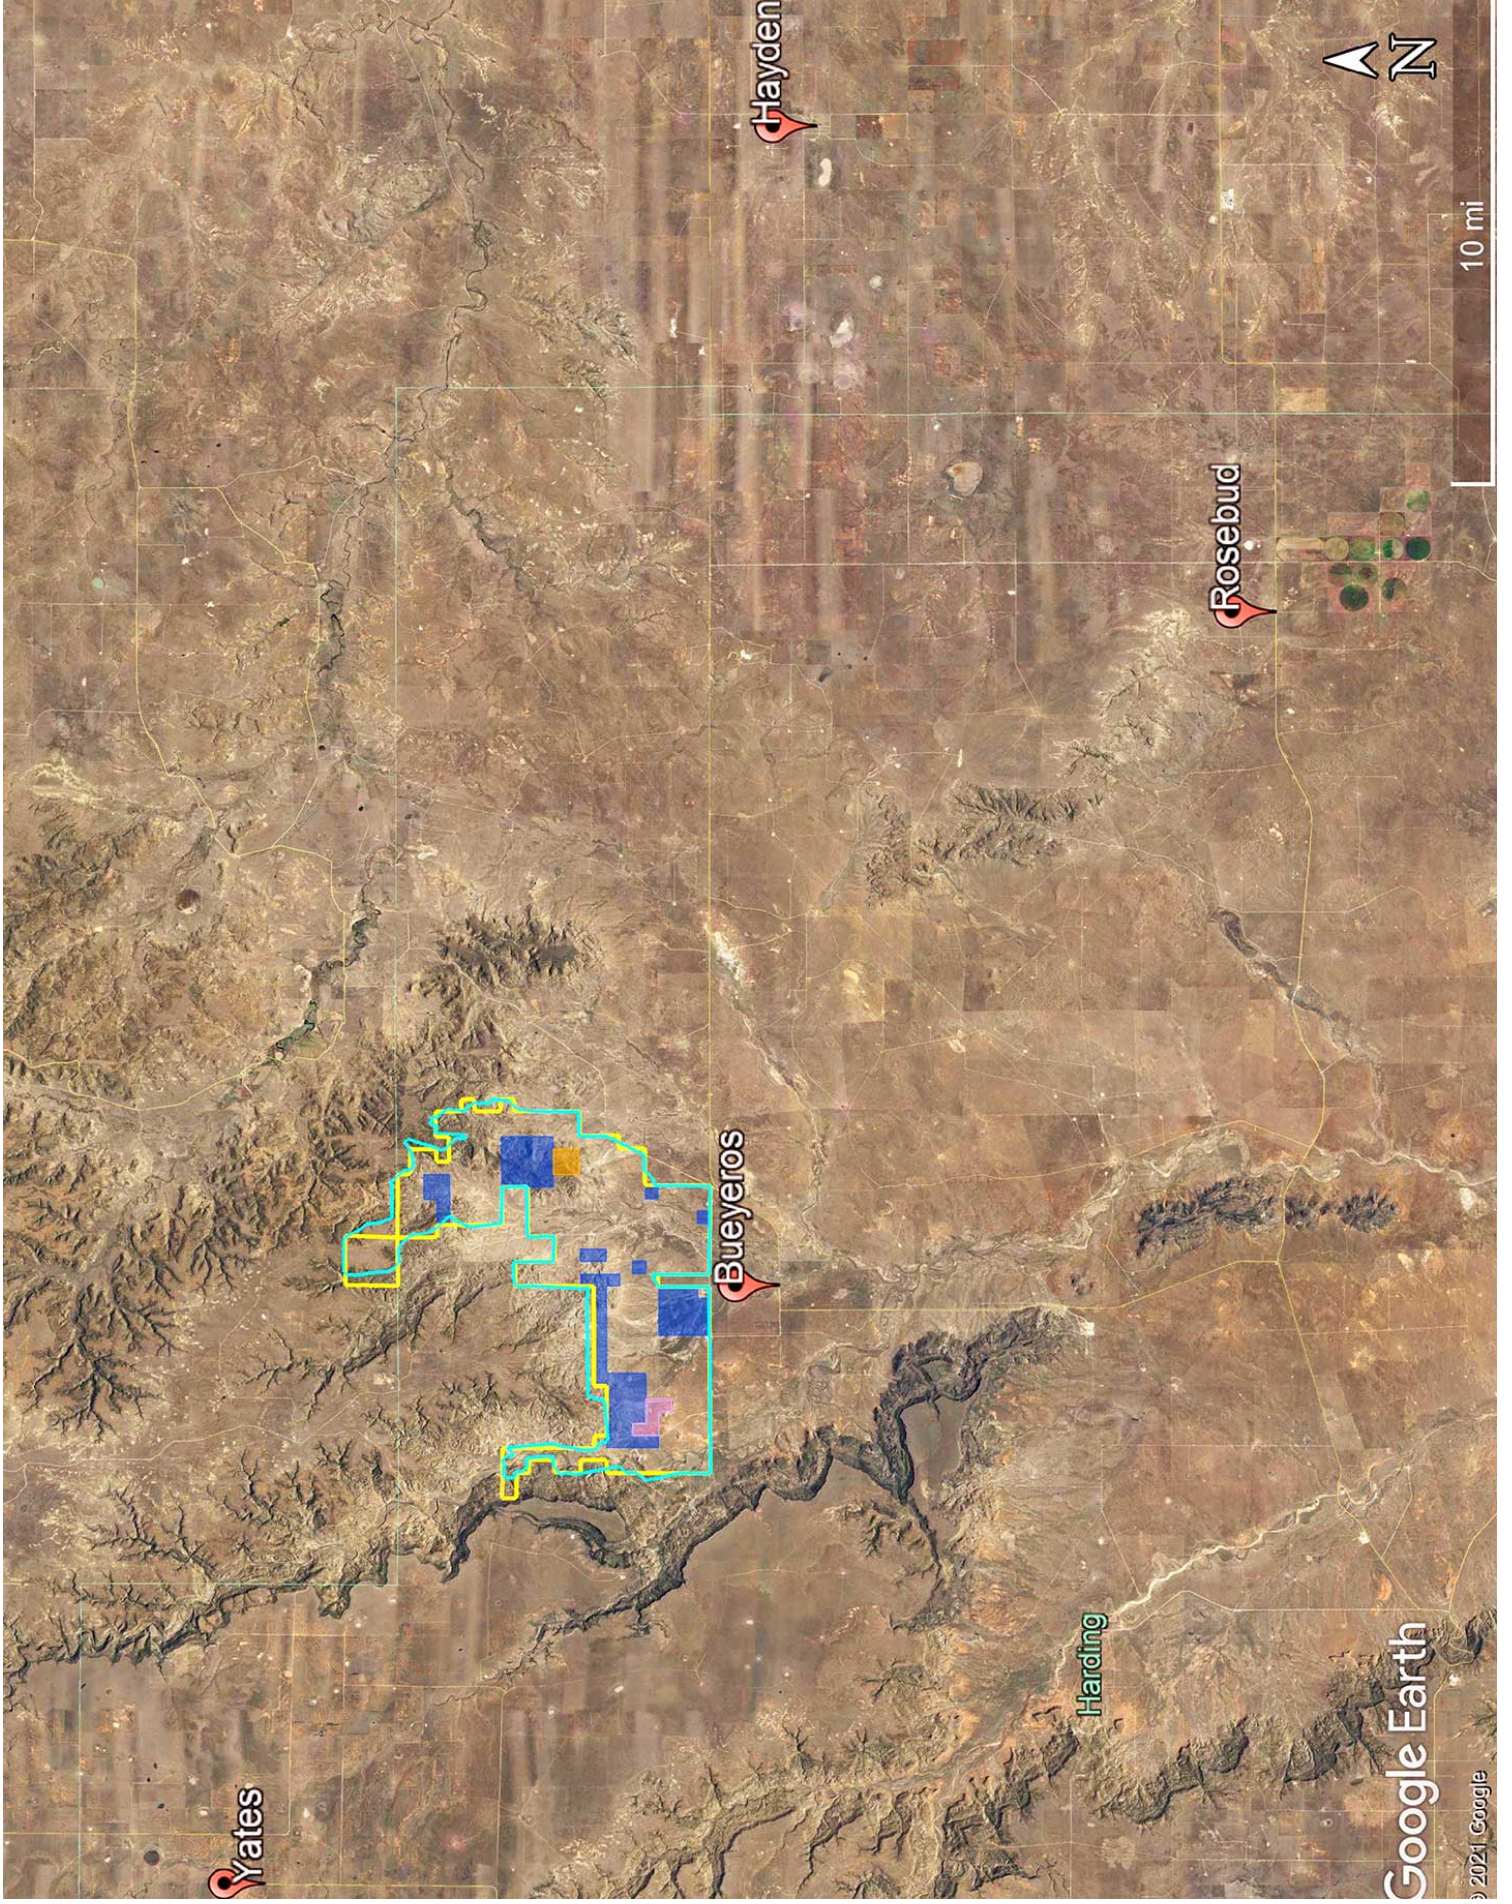

CLAYTON, NM

402

87

54

30 mi

LOGAN, NM

ROY, NM

SPRINGER, NM

Google Earth

Image Landsat / Copernicus
© 2021 Google

Legend

- Feature 1
- Gonzales
- Path Measure
- Staley Brothers
- STATE

Google Earth

© 2021 Google

4 mi

Yates

Bueyerros

Rosebud

Hayden

Harding

10 mi

Google Earth

© 2021 Google