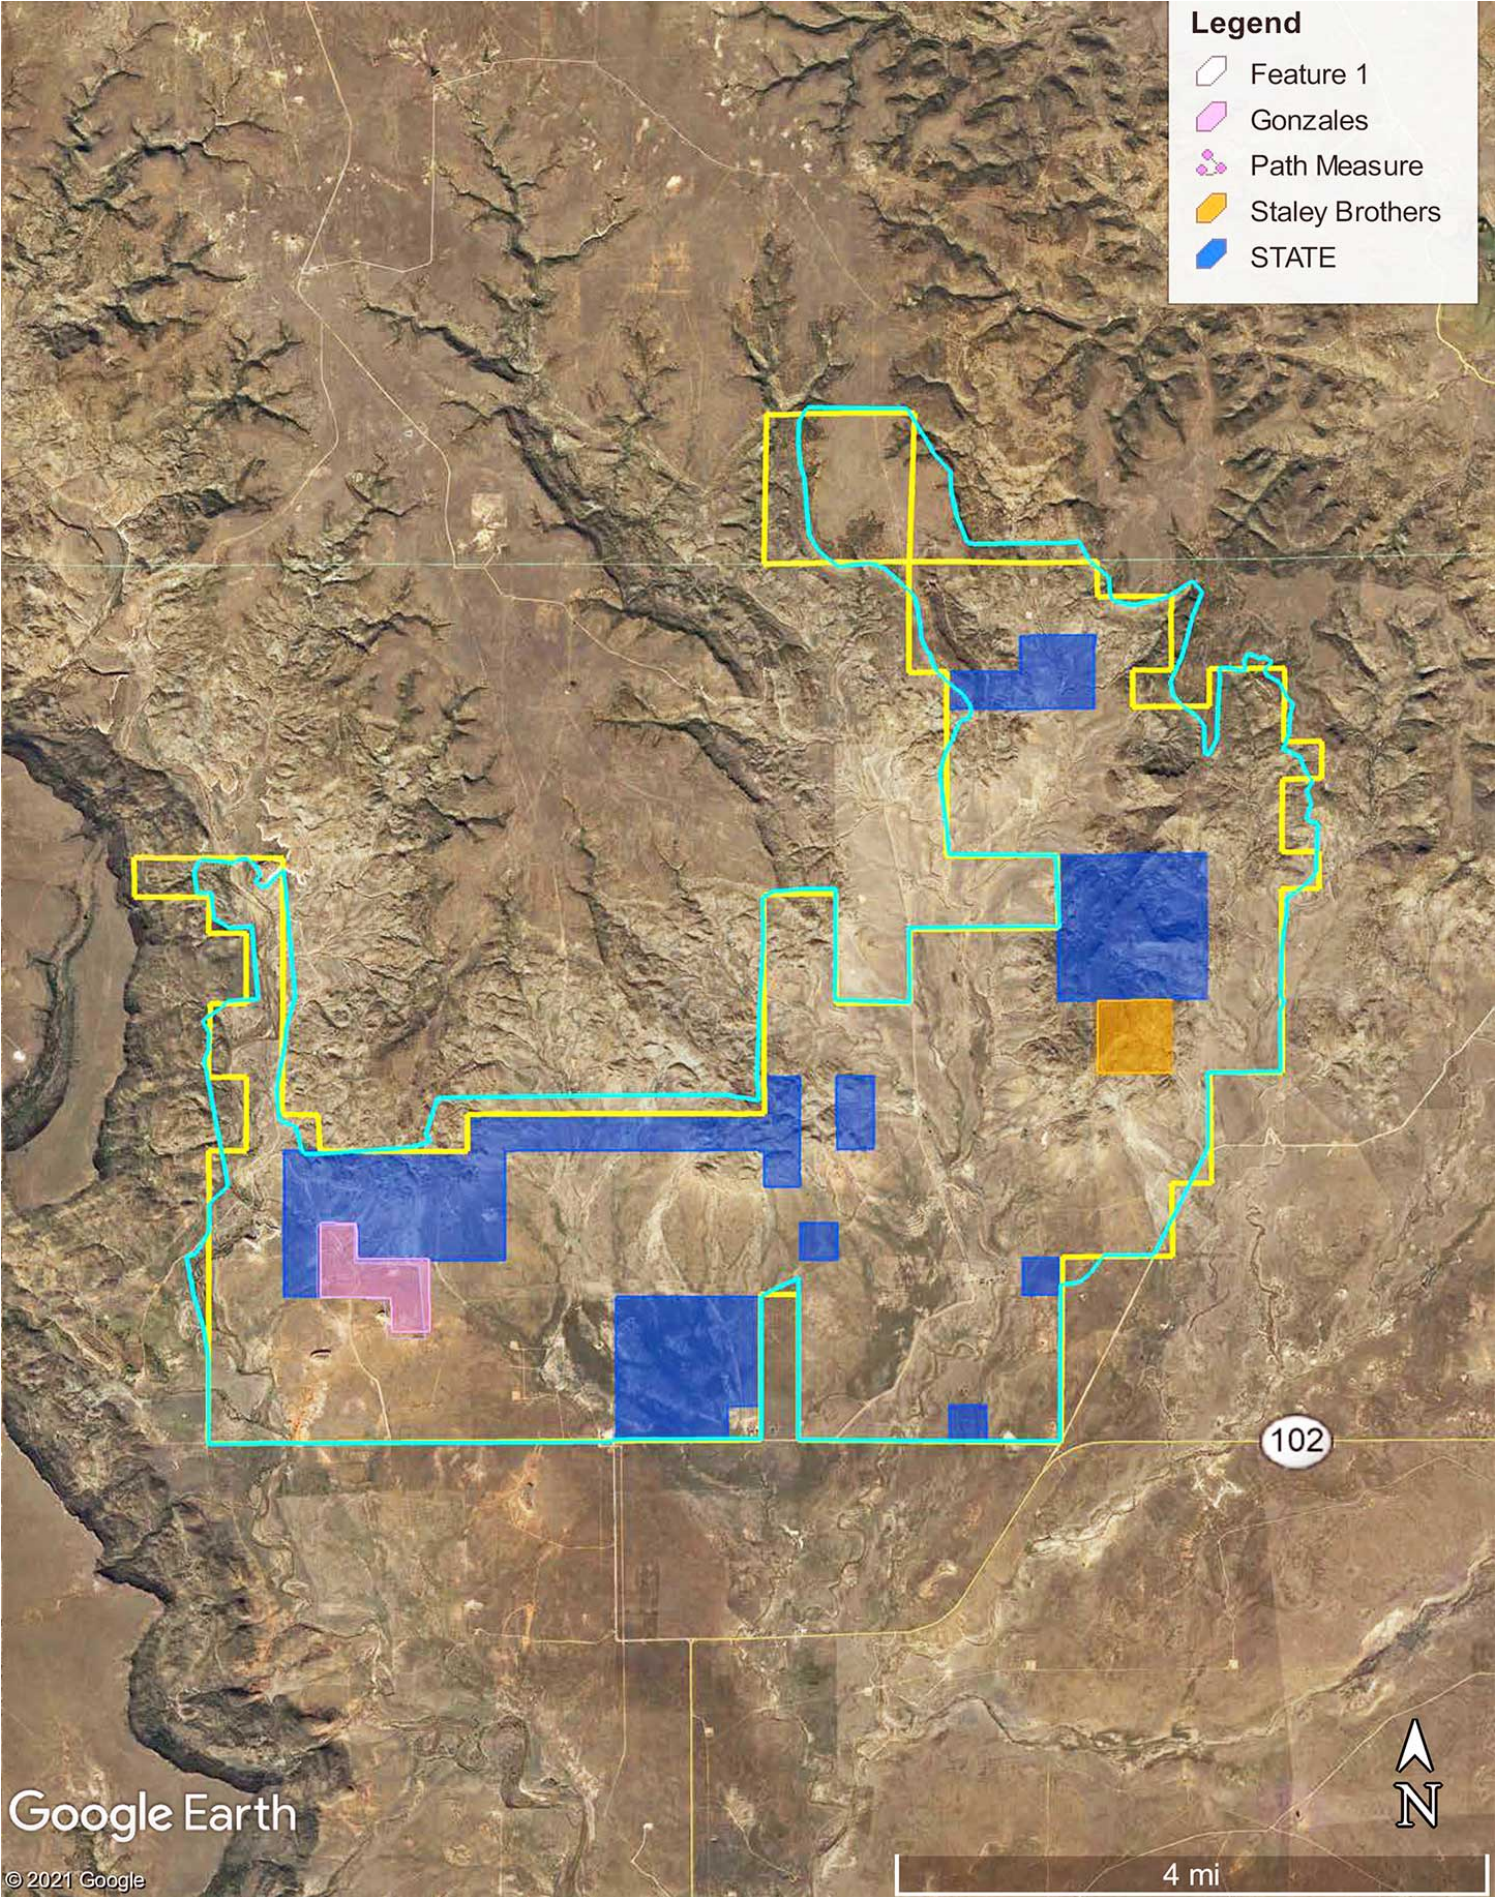

CLAYTON, NM

402

87

54

30 mi

LOGAN, NM

ROY, NM

SPRINGER, NM

Google Earth

Image Landsat / Copernicus
© 2021 Google

Legend

- Feature 1
- Gonzales
- Path Measure
- Staley Brothers
- STATE

Google Earth

© 2021 Google

4 mi

Yates

Bueyerros

Rosebud

Hayden

Harding

10 mi

Google Earth

© 2021 Google